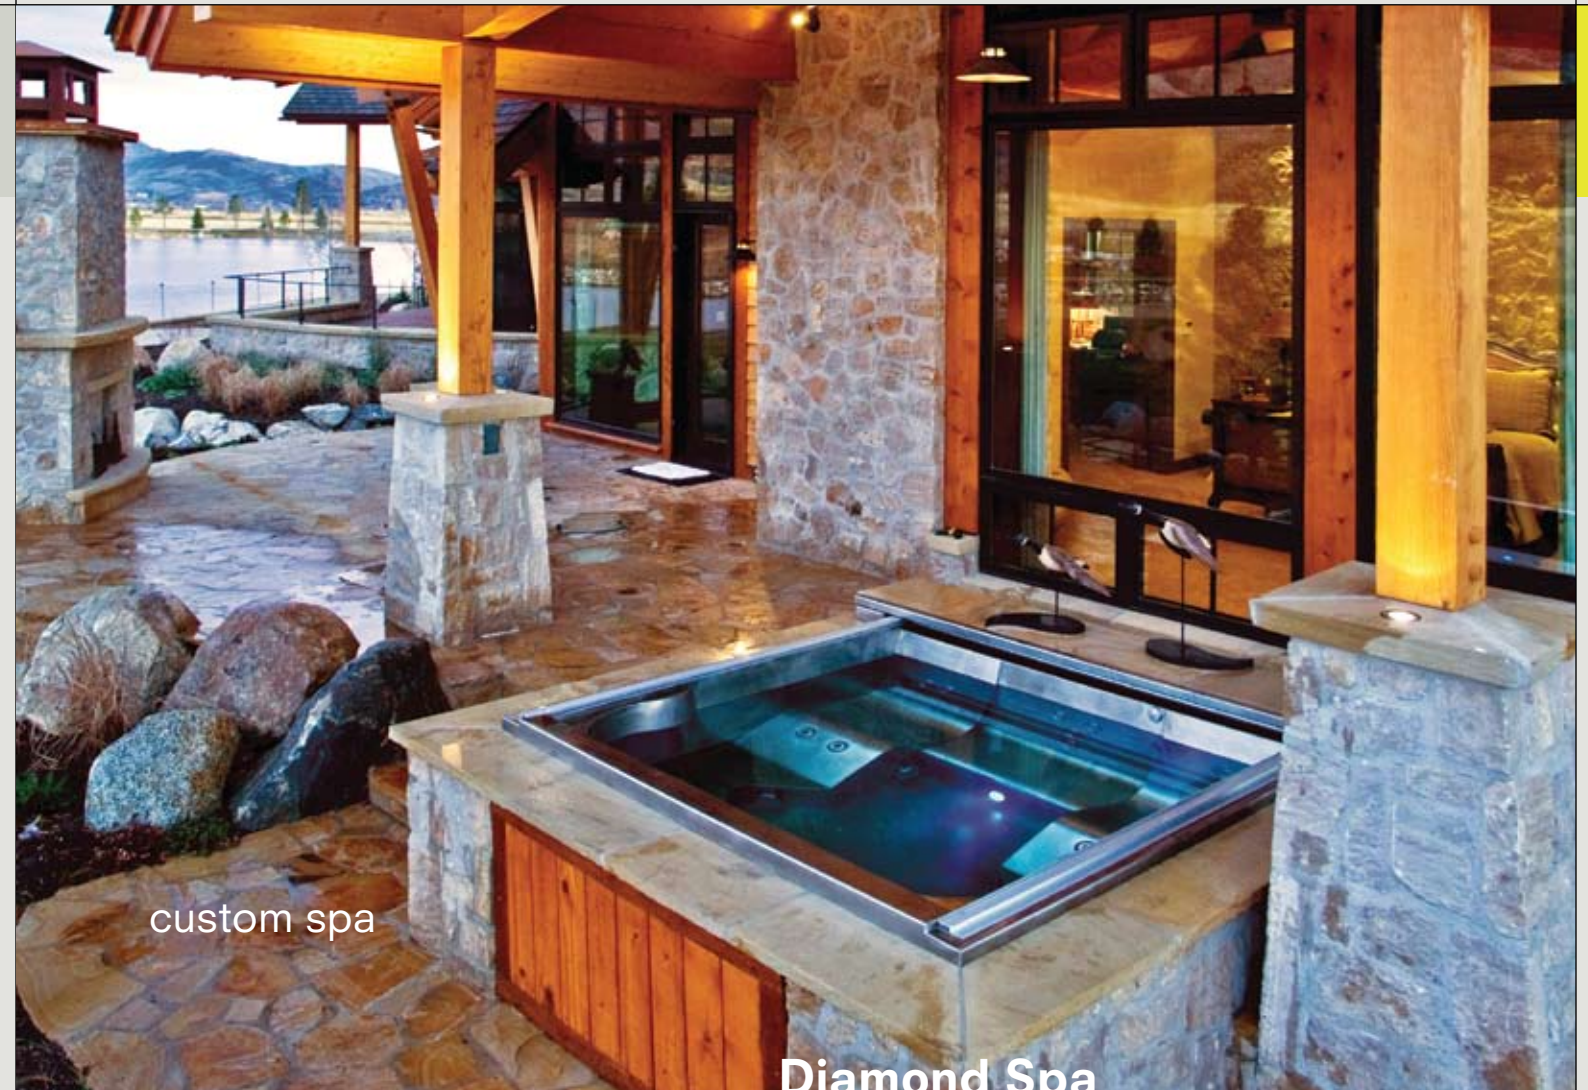

custom spa

Diamond Spa