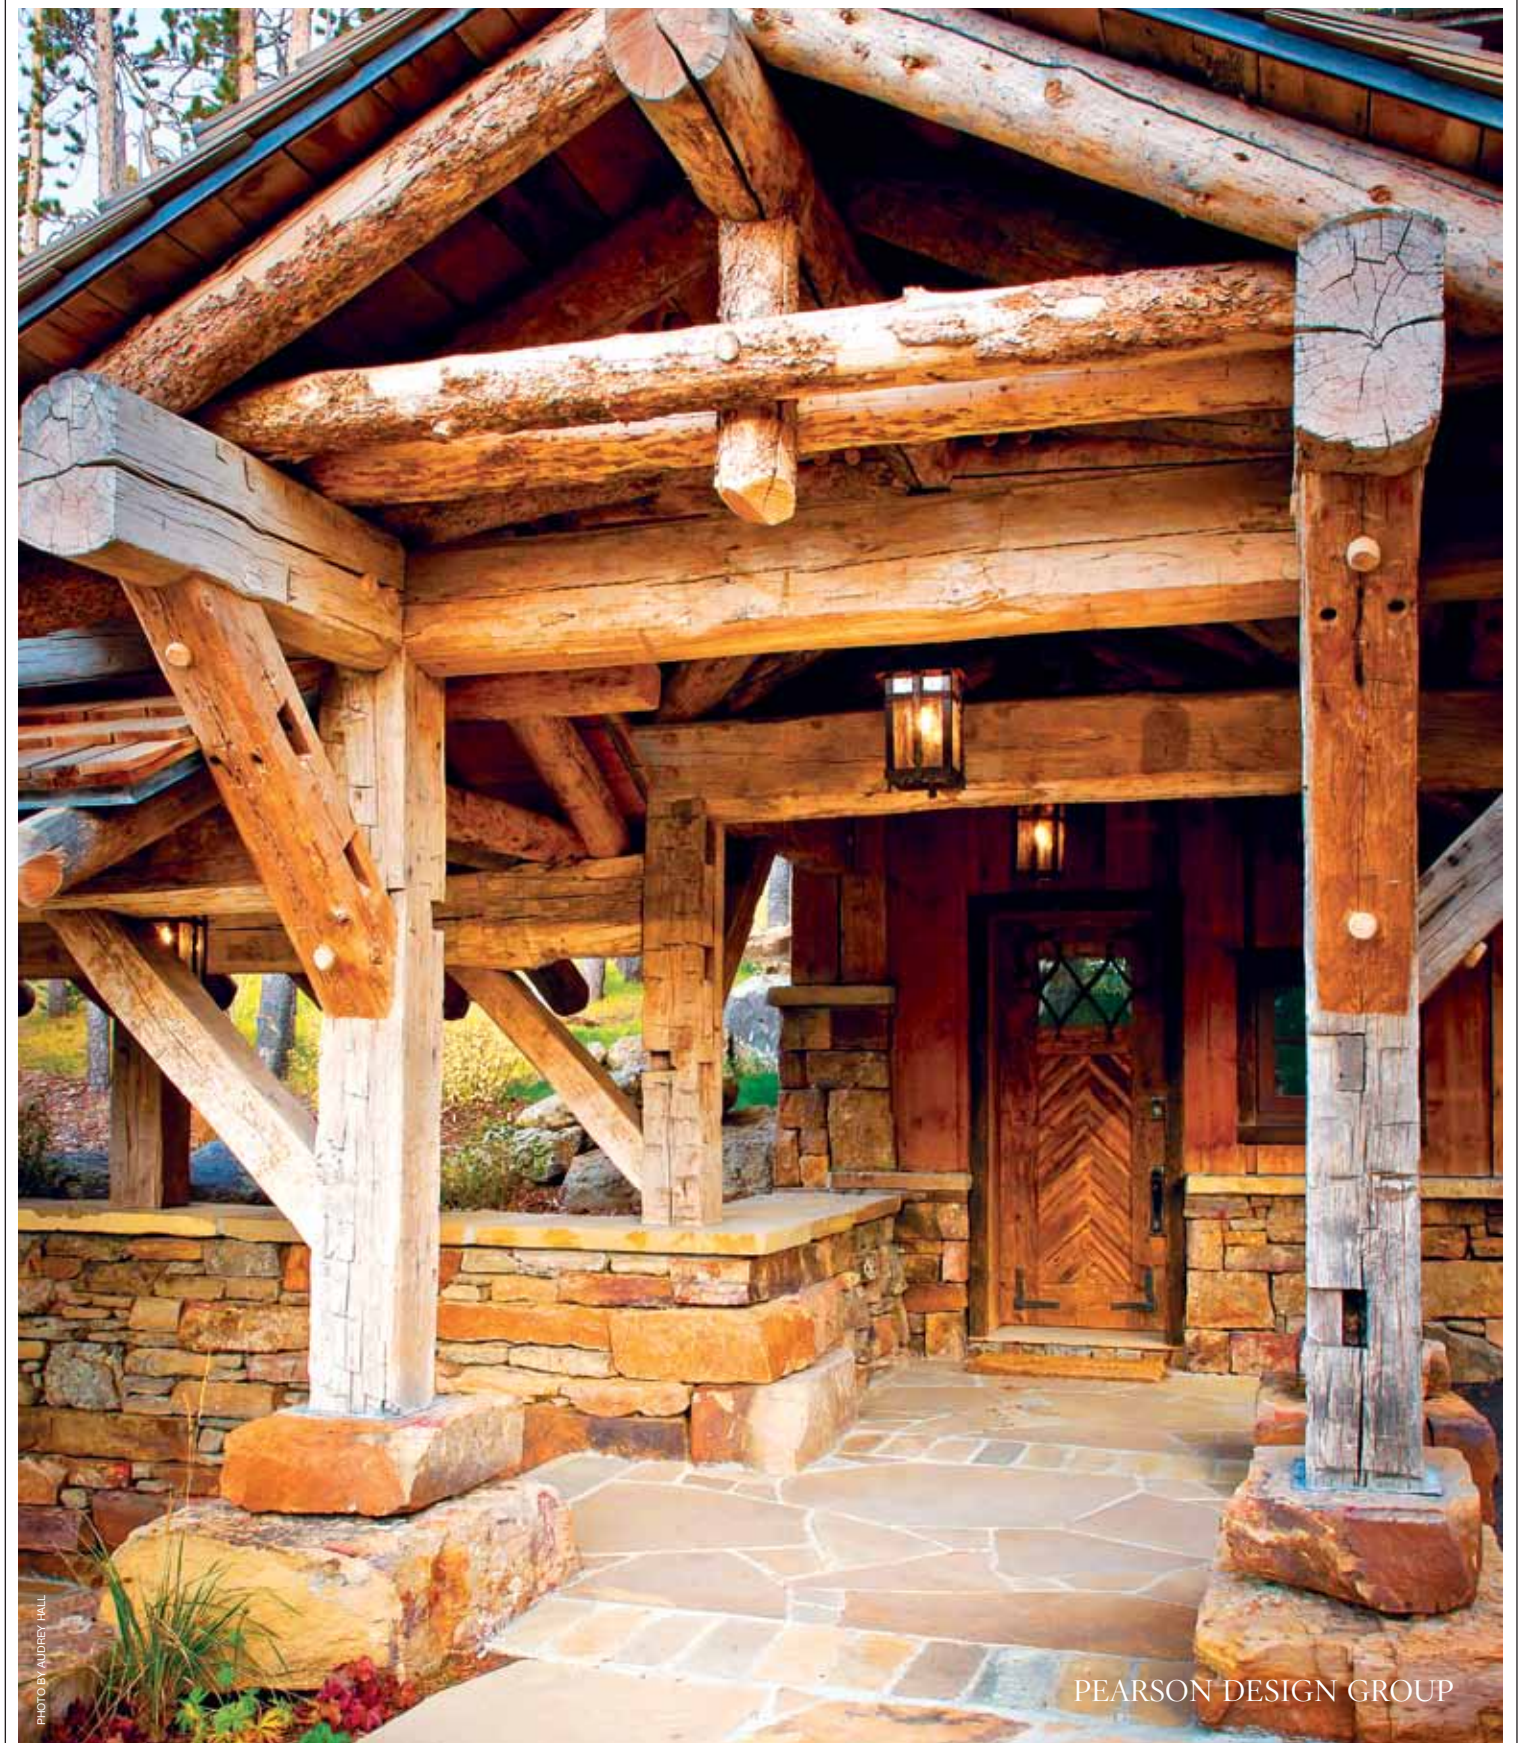

Osburn/Clarke Productions
604-682-2988, osburnclarke.com
119 W. Pender Street, Unit 515
Vancouver, British Columbia V6B 1S5

Otto/Walker Architects
435-649-6373, otto-walker.com
2200 Park Avenue, Suite C201
Park City, UT 84060

OZ Architecture
303-861-5704, ozarch.com
3003 Larimer Street
Denver, CO 80205

Park City Architecture
435-649-7601, parkcityarchitect.com
1685 Bonanza Drive, Suite 201B
Park City, UT 84060

Pearson Design Group
406-587-1997, pearsondesigngroup.com
102 N. Broadway Avenue
Bozeman, MT 59715

Phillips Architecture & Planning
406-407-0247, phillipsarchitecture.com
309 Wisconsin Avenue
Whitefish, MT 59937

PHX Architecture
480-477-1111, phxarch.com
15990 N. Greenway-Hayden Loop
Suite C-100
Scottsdale, AZ 85260

Pierce Architects
970-476-6342, vailarchitects.com
1650 Fallridge Road, Unit C1
Vail, CO 81657

Pierce + Frye Architects
530-214-0899, piercefrye.com
11209 Brockway Road, Suite 301
Truckee, CA 96161 >>

PEARSON
DESIGN GROUP
Bozeman, MT

Architect Larry Pearson left the exterior of this Big Sky house sun-bleached and rustic to help tie the structure to the dramatic landscape. Its building materials were inspired by backcountry cabins in nearby Glacier National Park. "On a rocky site like this, building with stone is almost a requirement," he says. mountainliving.com/DiamondInTheRough

SEPTEMBER/
OCTOBER 2014

PEARSON DESIGN GROUP